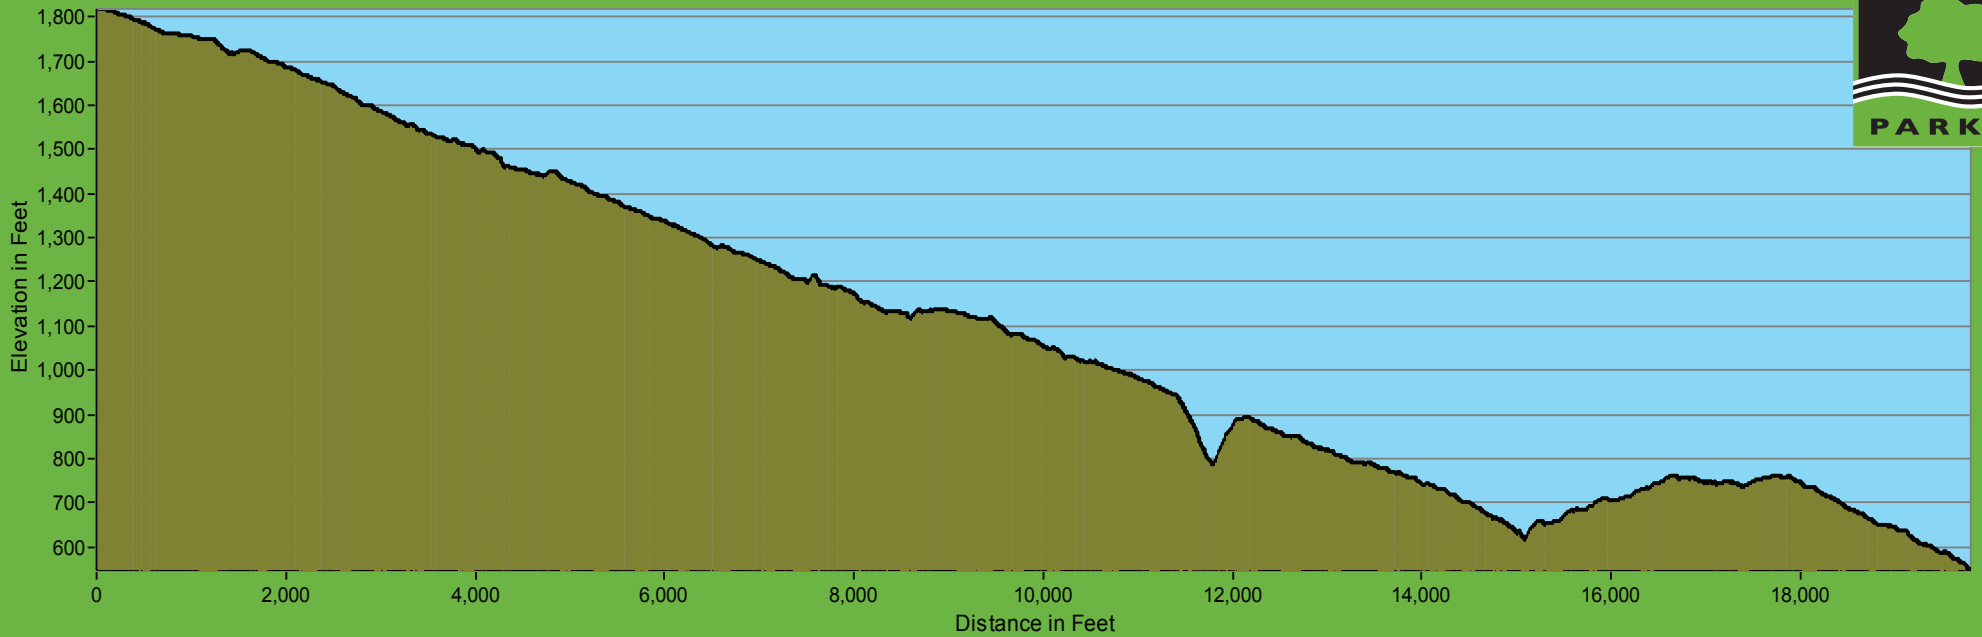

Huddart County Park - Crystal Springs Upper and Lower Trail Profile

1271 Foot Elevation Change / Profile begins at Summit Springs fire road and ends at Richards Road