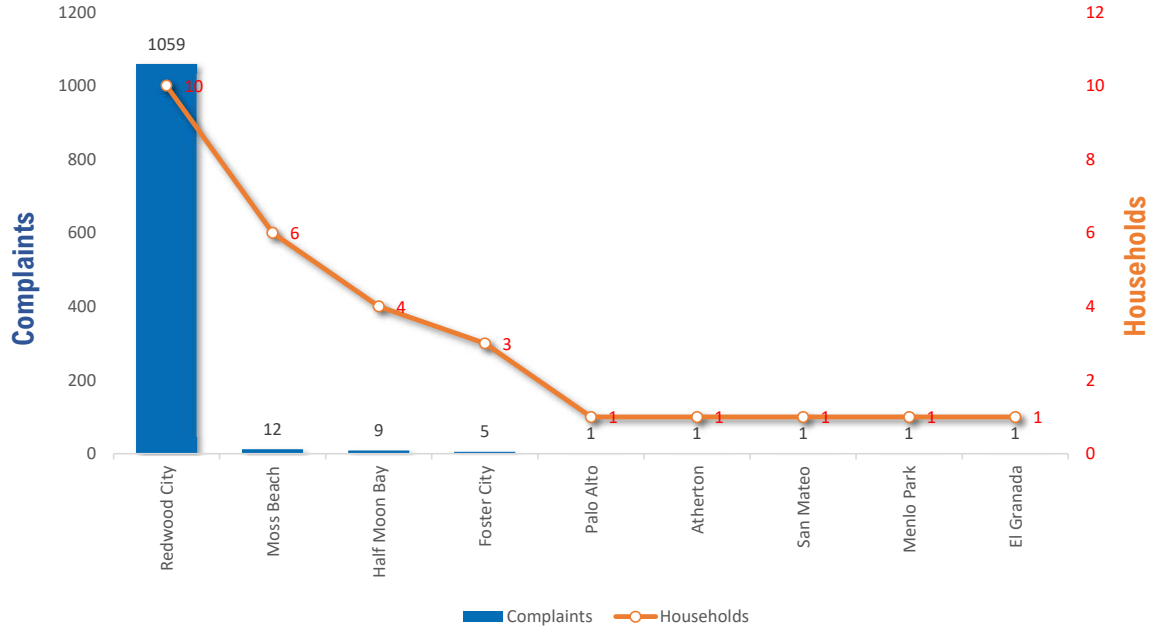

SAN MATEO COUNTY AIRPORTS

COMPLAINT REPORT

OCT - DEC 2023

3-Month Totals & Trends

28

Households

1,090

Comments

5,495

YTD

CITY	COMPLAINTS	HOUSEHOLDS	COMPLAINTS/ HOUSEHOLD
Redwood City	1,059	10	105.9
Moss Beach	12	6	2.0
Half Moon Bay	9	4	2.3
Foster City	5	3	1.7
San Mateo	1	1	1.0
Atherton	1	1	1.0
El Granada	1	1	1.0
Menlo Park	1	1	1.0
Palo Alto	1	1	1.0
Totals	1,090	28	38.9