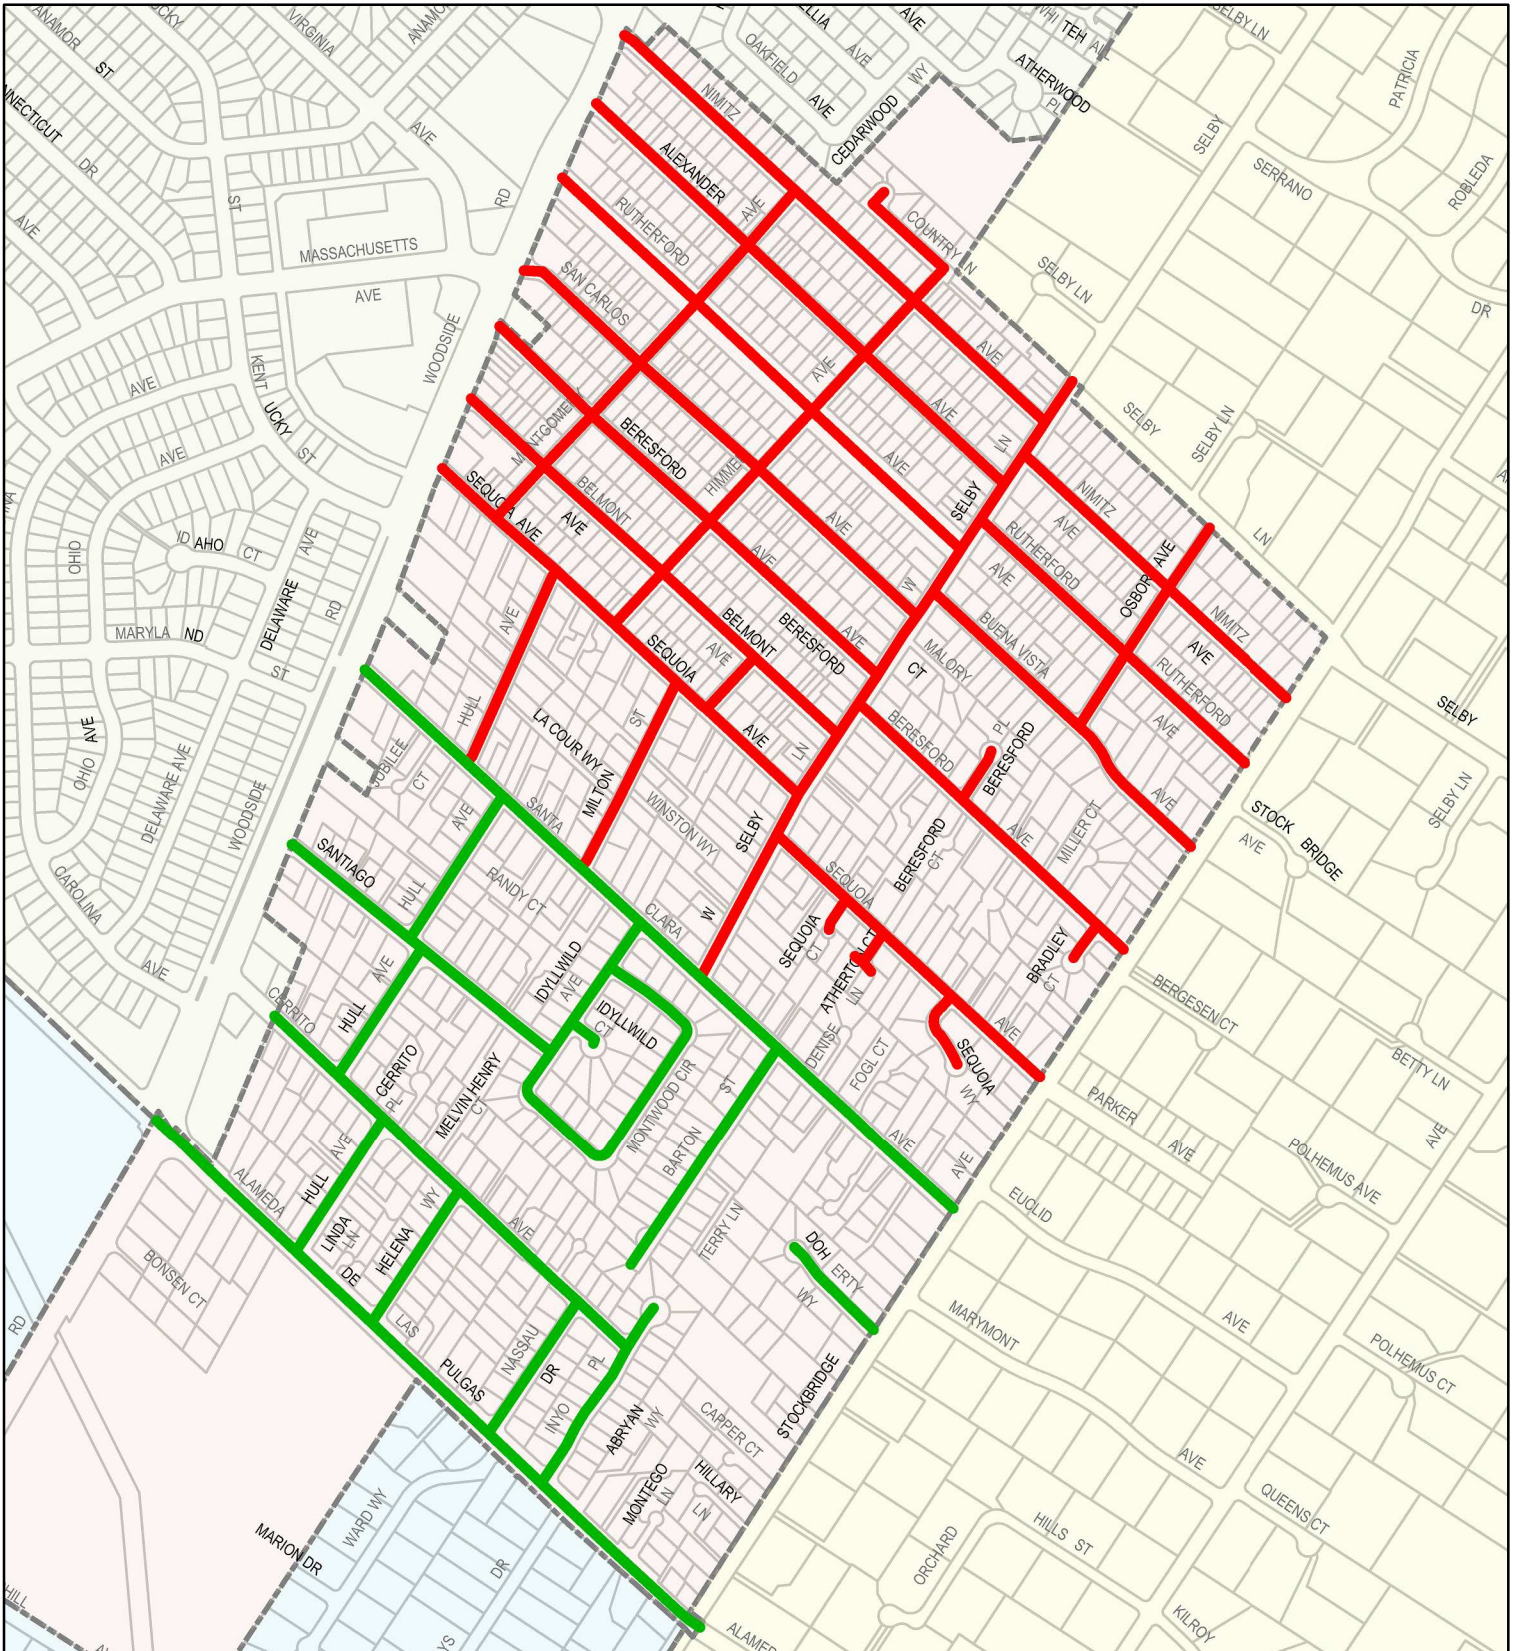

Sequoia Tract Street Sweeping Routes

Legend

Street Sweeping Routes

— Sequoia Tract - Green 2nd Week - Tue & Wed

— Sequoia Tract - Red 1st Week - Tue & Wed

Even address numbers on Tue. - Odd address numbers on Wed.
Truck Driver: Ubaldo C.

Miles